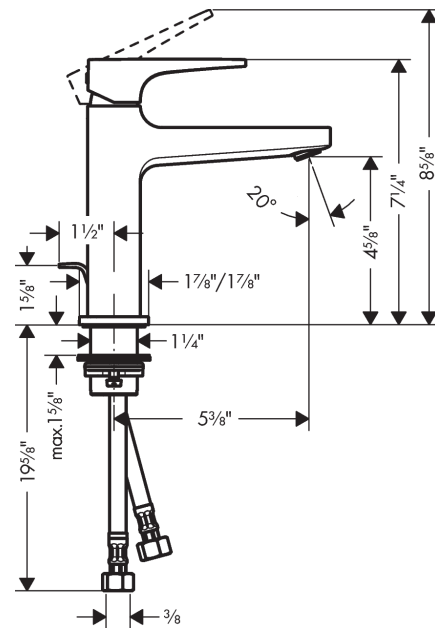

Metropol
Single-Hole Faucet 110 with Lever Handle and Pop-Up Drain, 1.2 GPM
 Finishes : **brushed nickel** Part no. : **32506821**

Description

Features

- Aerated spray
- Flow: 1.2 GPM (4.5 L/Min)
- Ceramic cartridge
- Includes pop-up drain

Item details

List Price \$ 479.00

Technology

Compliance

Product image

Scale drawing

Metropol
Single-Hole Faucet 110 with Lever Handle and Pop-Up Drain, 1.2 GPM
 Finishes : **brushed nickel** Part no. : **32506821**

Exploded drawing

Year of production: >01/18

Metropol

Single-Hole Faucet 110 with Lever Handle and Pop-Up Drain, 1.2 GPM

Finishes : **brushed nickel** Part no. : **32506821**

Spare parts list

Year of production: >01/18

| Pos. | Description | Part no. | Price | PU |
|------|-----------------------------------|----------|-------|----|
| 1 | handle | 92995820 | - | 1 |
| 2 | screw cover | 95704000 | - | 1 |
| 3 | flange | 92625820 | - | 1 |
| 4 | nut | 92689000 | - | 1 |
| 5 | O-ring 27x1,5 | 92527000 | - | 1 |
| 6 | O-ring 25x1,5 | 98146000 | - | 1 |
| 7 | cartridge, assy | 95973001 | - | 1 |
| 8 | seal | 98865000 | - | 1 |
| 9 | adapter for cartridge | 92628000 | - | 1 |
| 10 | adapter for cartridge | 98866000 | - | 1 |
| 11 | O-ring 23x2 | 98398000 | - | 1 |
| 12 | aerator M22x1 | 93098000 | - | 1 |
| 13 | service tool | 95661000 | - | 1 |
| 14 | O-ring 32x1,5 | 92936000 | - | 1 |
| 15 | escutcheon | 93048820 | - | 1 |
| 16 | flat seal | 98749000 | - | 1 |
| 17 | fixing set (Ø 32) | 13961000 | - | 1 |
| 18 | lever collar | 97548000 | - | 1 |
| 19 | connection hose 23½" M8x0,75 3/8" | 98600001 | - | 1 |
| 20 | pull rod | 96657820 | - | 1 |
| a | pop up waste | 88509820 | - | 1 |