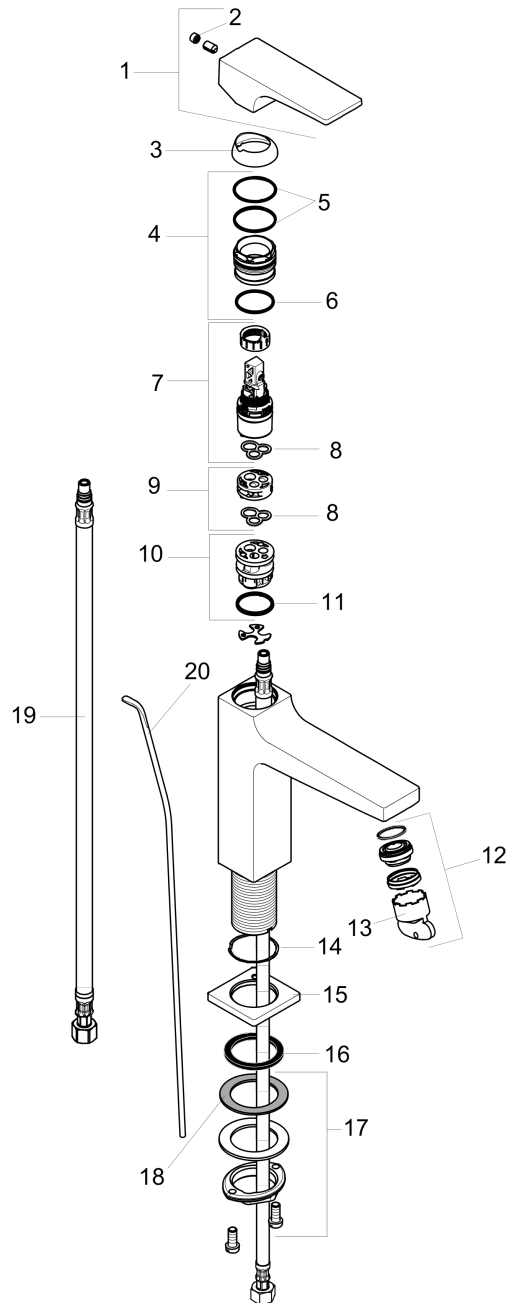

Metropol
Single-Hole Faucet 110 with Lever Handle and Pop-Up Drain, 1.2 GPM
 Finishes : **brushed nickel** Part no. : **32506821**

Description

Features

- Aerated spray
- Flow: 1.2 GPM (4.5 L/Min)
- Ceramic cartridge
- Includes pop-up drain

Item details

List Price \$ 479.00

Technology

Compliance

Product image

Scale drawing

Metropol
Single-Hole Faucet 110 with Lever Handle and Pop-Up Drain, 1.2 GPM
 Finishes : **brushed nickel** Part no. : **32506821**

Exploded drawing

Year of production: >01/18

Metropol

Single-Hole Faucet 110 with Lever Handle and Pop-Up Drain, 1.2 GPM

Finishes : **brushed nickel** Part no. : **32506821**

Spare parts list

Year of production: >01/18

| Pos. | Description | Part no. | Price | PU |
|------|-----------------------------------|----------|-------|----|
| 1 | handle | 92995820 | - | 1 |
| 2 | screw cover | 95704000 | - | 1 |
| 3 | flange | 92625820 | - | 1 |
| 4 | nut | 92689000 | - | 1 |
| 5 | O-ring 27x1,5 | 92527000 | - | 1 |
| 6 | O-ring 25x1,5 | 98146000 | - | 1 |
| 7 | cartridge, assy | 95973001 | - | 1 |
| 8 | seal | 98865000 | - | 1 |
| 9 | adapter for cartridge | 92628000 | - | 1 |
| 10 | adapter for cartridge | 98866000 | - | 1 |
| 11 | O-ring 23x2 | 98398000 | - | 1 |
| 12 | aerator M22x1 | 93098000 | - | 1 |
| 13 | service tool | 95661000 | - | 1 |
| 14 | O-ring 32x1,5 | 92936000 | - | 1 |
| 15 | escutcheon | 93048820 | - | 1 |
| 16 | flat seal | 98749000 | - | 1 |
| 17 | fixing set (Ø 32) | 13961000 | - | 1 |
| 18 | lever collar | 97548000 | - | 1 |
| 19 | connection hose 23½" M8x0,75 3/8" | 98600001 | - | 1 |
| 20 | pull rod | 96657820 | - | 1 |
| a | pop up waste | 88509820 | - | 1 |